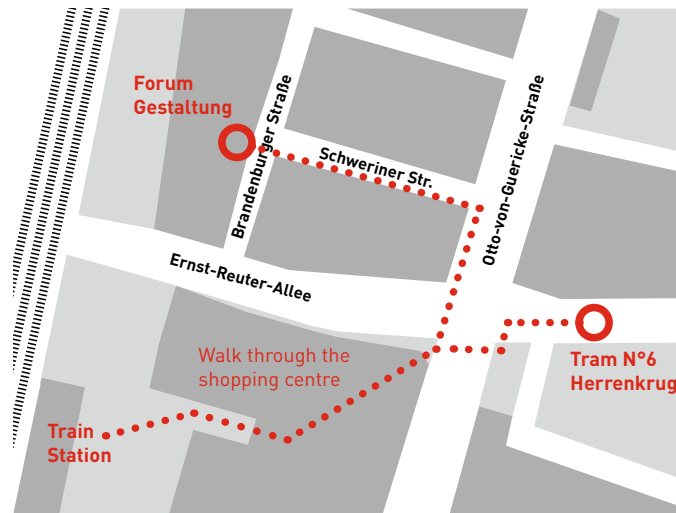

// Material for sketching and drawing:

pencils, markers, crayons, water colours – whatever you like to work with...

// Laptop and/or smart phone

// Camera and/or smart phone

At the moment it is rather cold in Magdeburg (about 0°C). So, be prepared, because you need to be outside for some time.

ARRIVING

You can find all relevant places in the **GIDE.md.2018 Google map:** <https://goo.gl/maps/NDbjkE6kwKp>

Most of you will arrive at the Central Railway Station „Hauptbahnhof“. Step out through the main entrance in direction to the city. From here its just some Minutes to walk to // Forum Gestaltung, our „homebase“ and our main working area. Notice, that Google navigation is not right at the moment because of a big building site. Please use the map below
// Your Hotels „Jugendherberge“ and „MotelOne“

Students on Monday 3pm:

For reaching your meeting point Hochschule Magdeburg, Breitscheidstraße 2 | Haus 9 walk to tram station „City Carré“ and take the tram N°6, direction „Herrenkrug“ Jump out at station „Fachhochschule“ and walk to the end of the university site to Haus 9. (you will need approx. 30 Minutes)

For public transport you will need a ticket, available at the ticket machine at the tram station or inside the tram.

- // One way „Einzelkarte“ € 2,10
- // Day ticket „Tageskarte“ € 5,10
- // Day ticket for Groups (5 people together) // „Minigruppen-Tageskarte“ € 13,80
- // Week Ticket „Wochenticket“ € 18,30